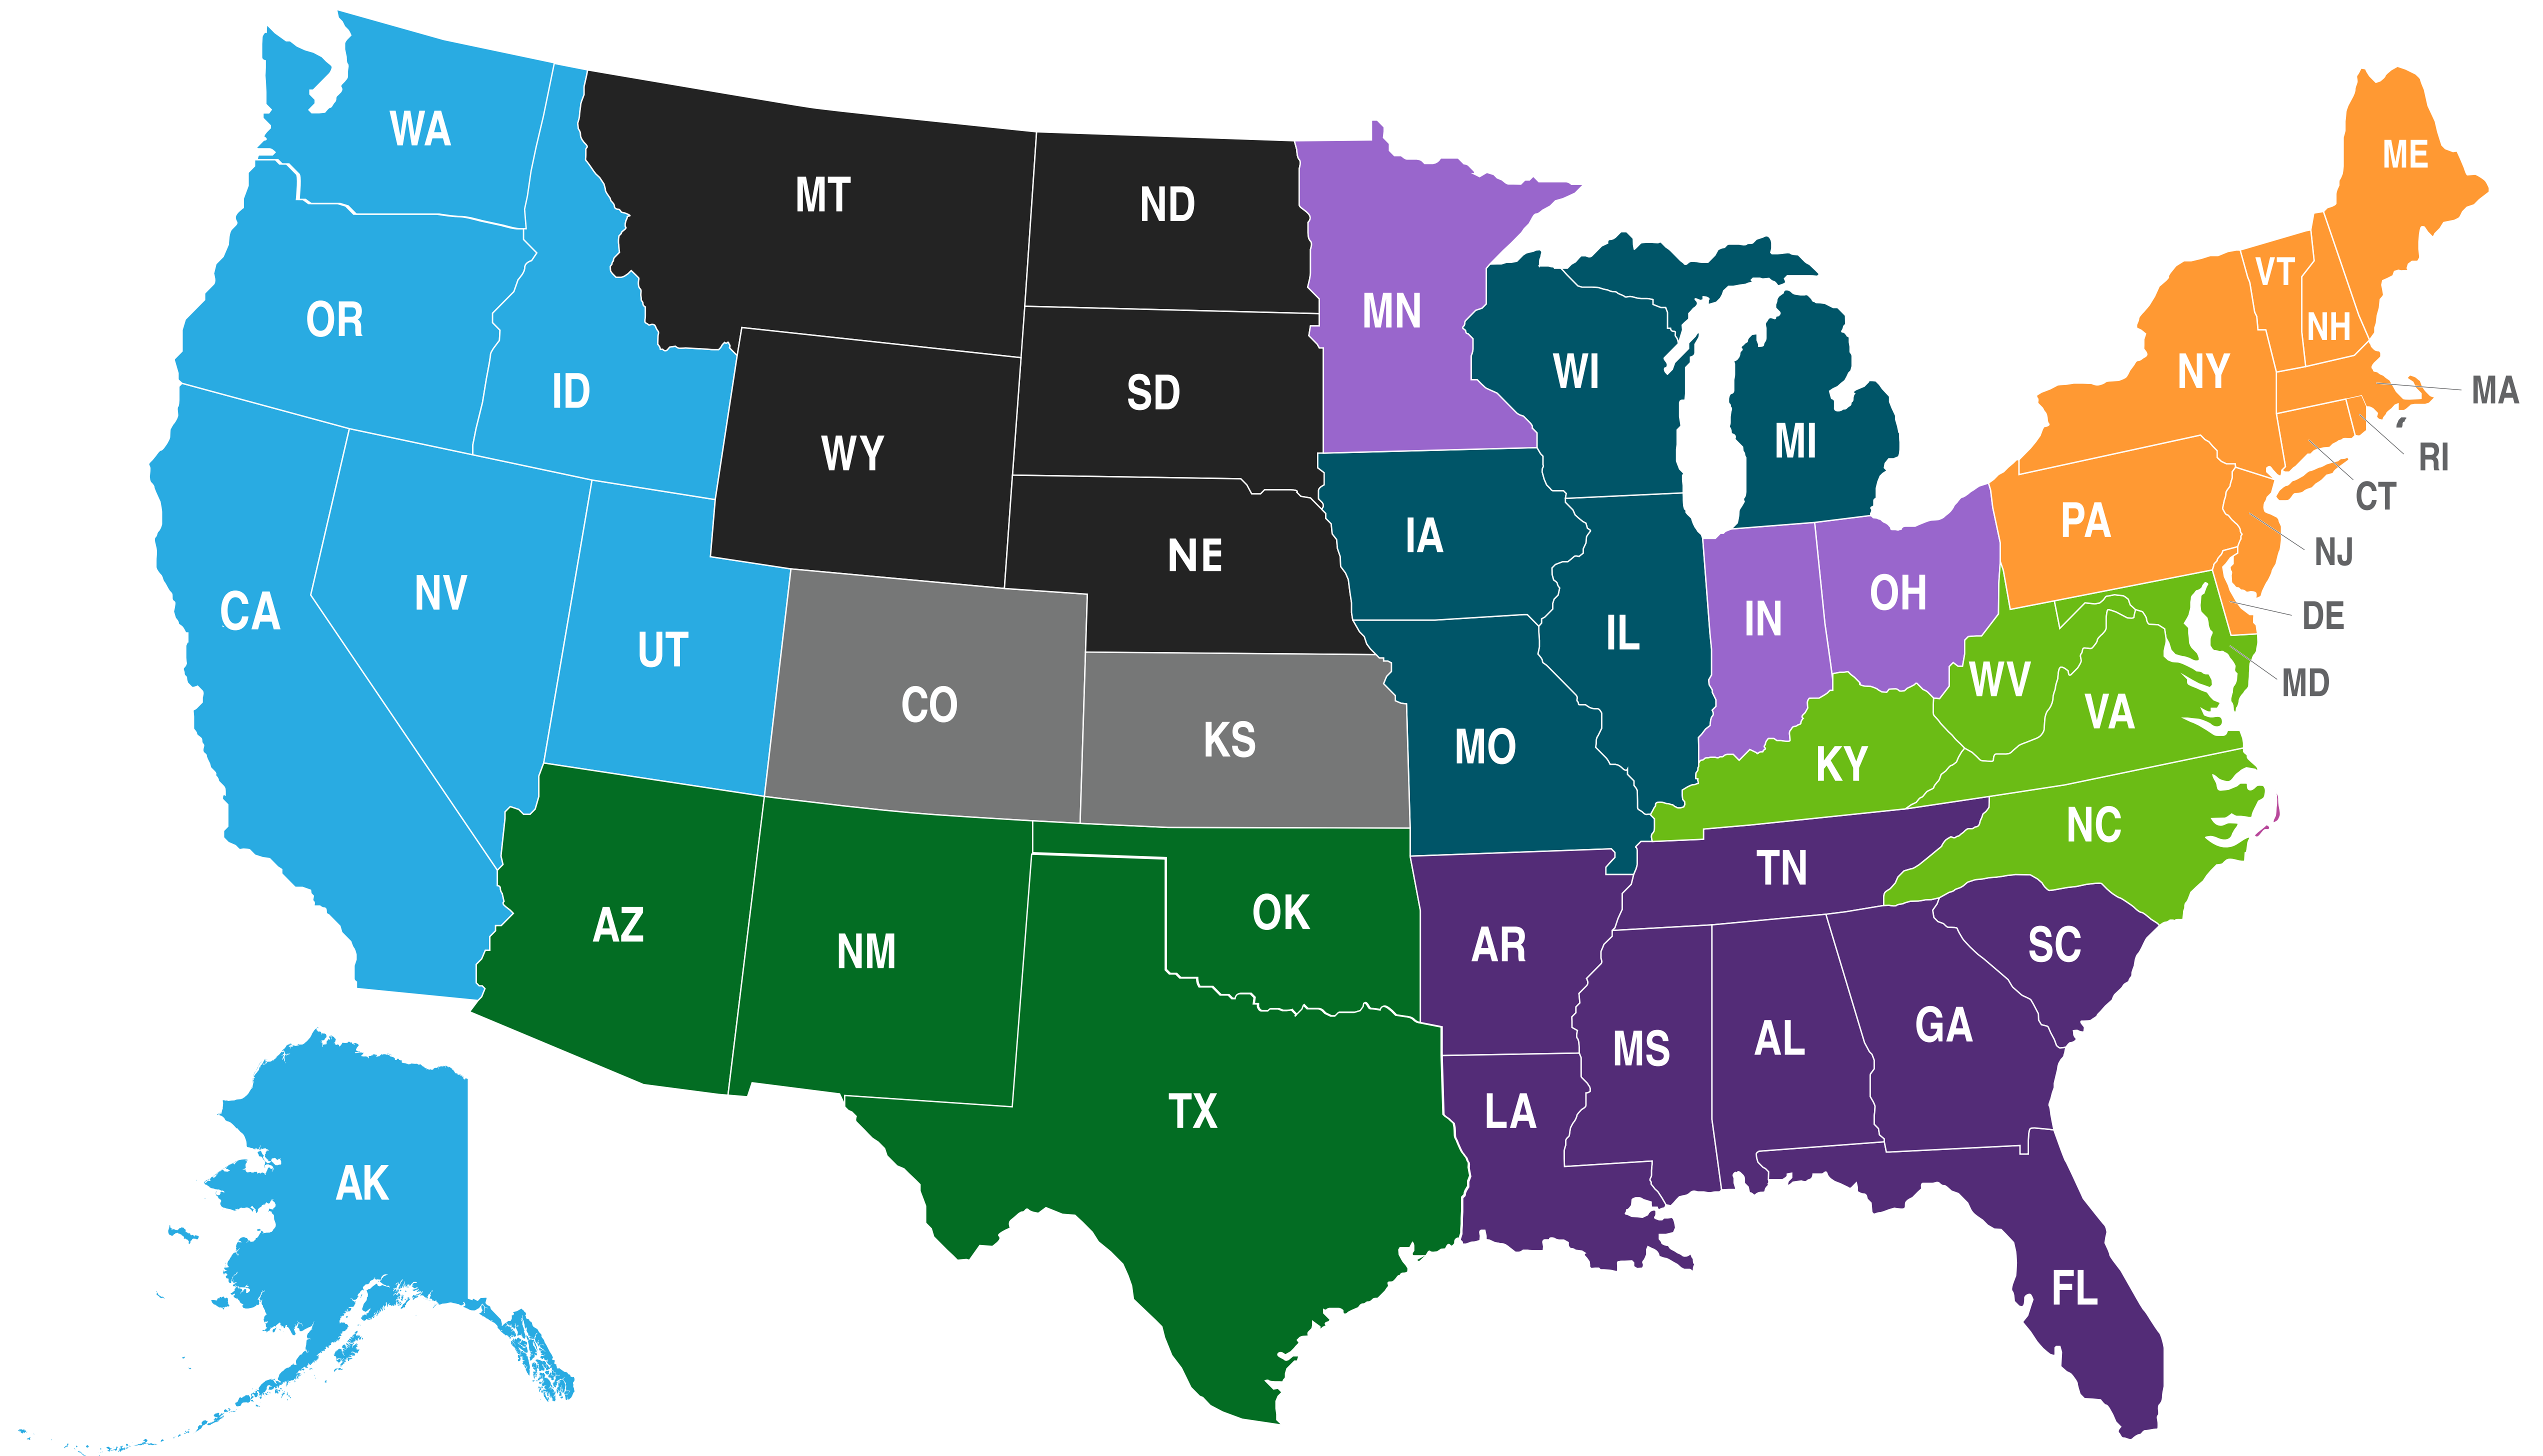

CHANNEL MANAGER TERRITORIES

GLORIA WONG

Channel Manager | West Coast

gwong@calltower.com
O: 213-631-3536 | M: 213-271-6923

PETER AGRICOLA

Director VAR Channel

pagricola@calltower.com
O: 617-237-0022 | M: 508-570-8557