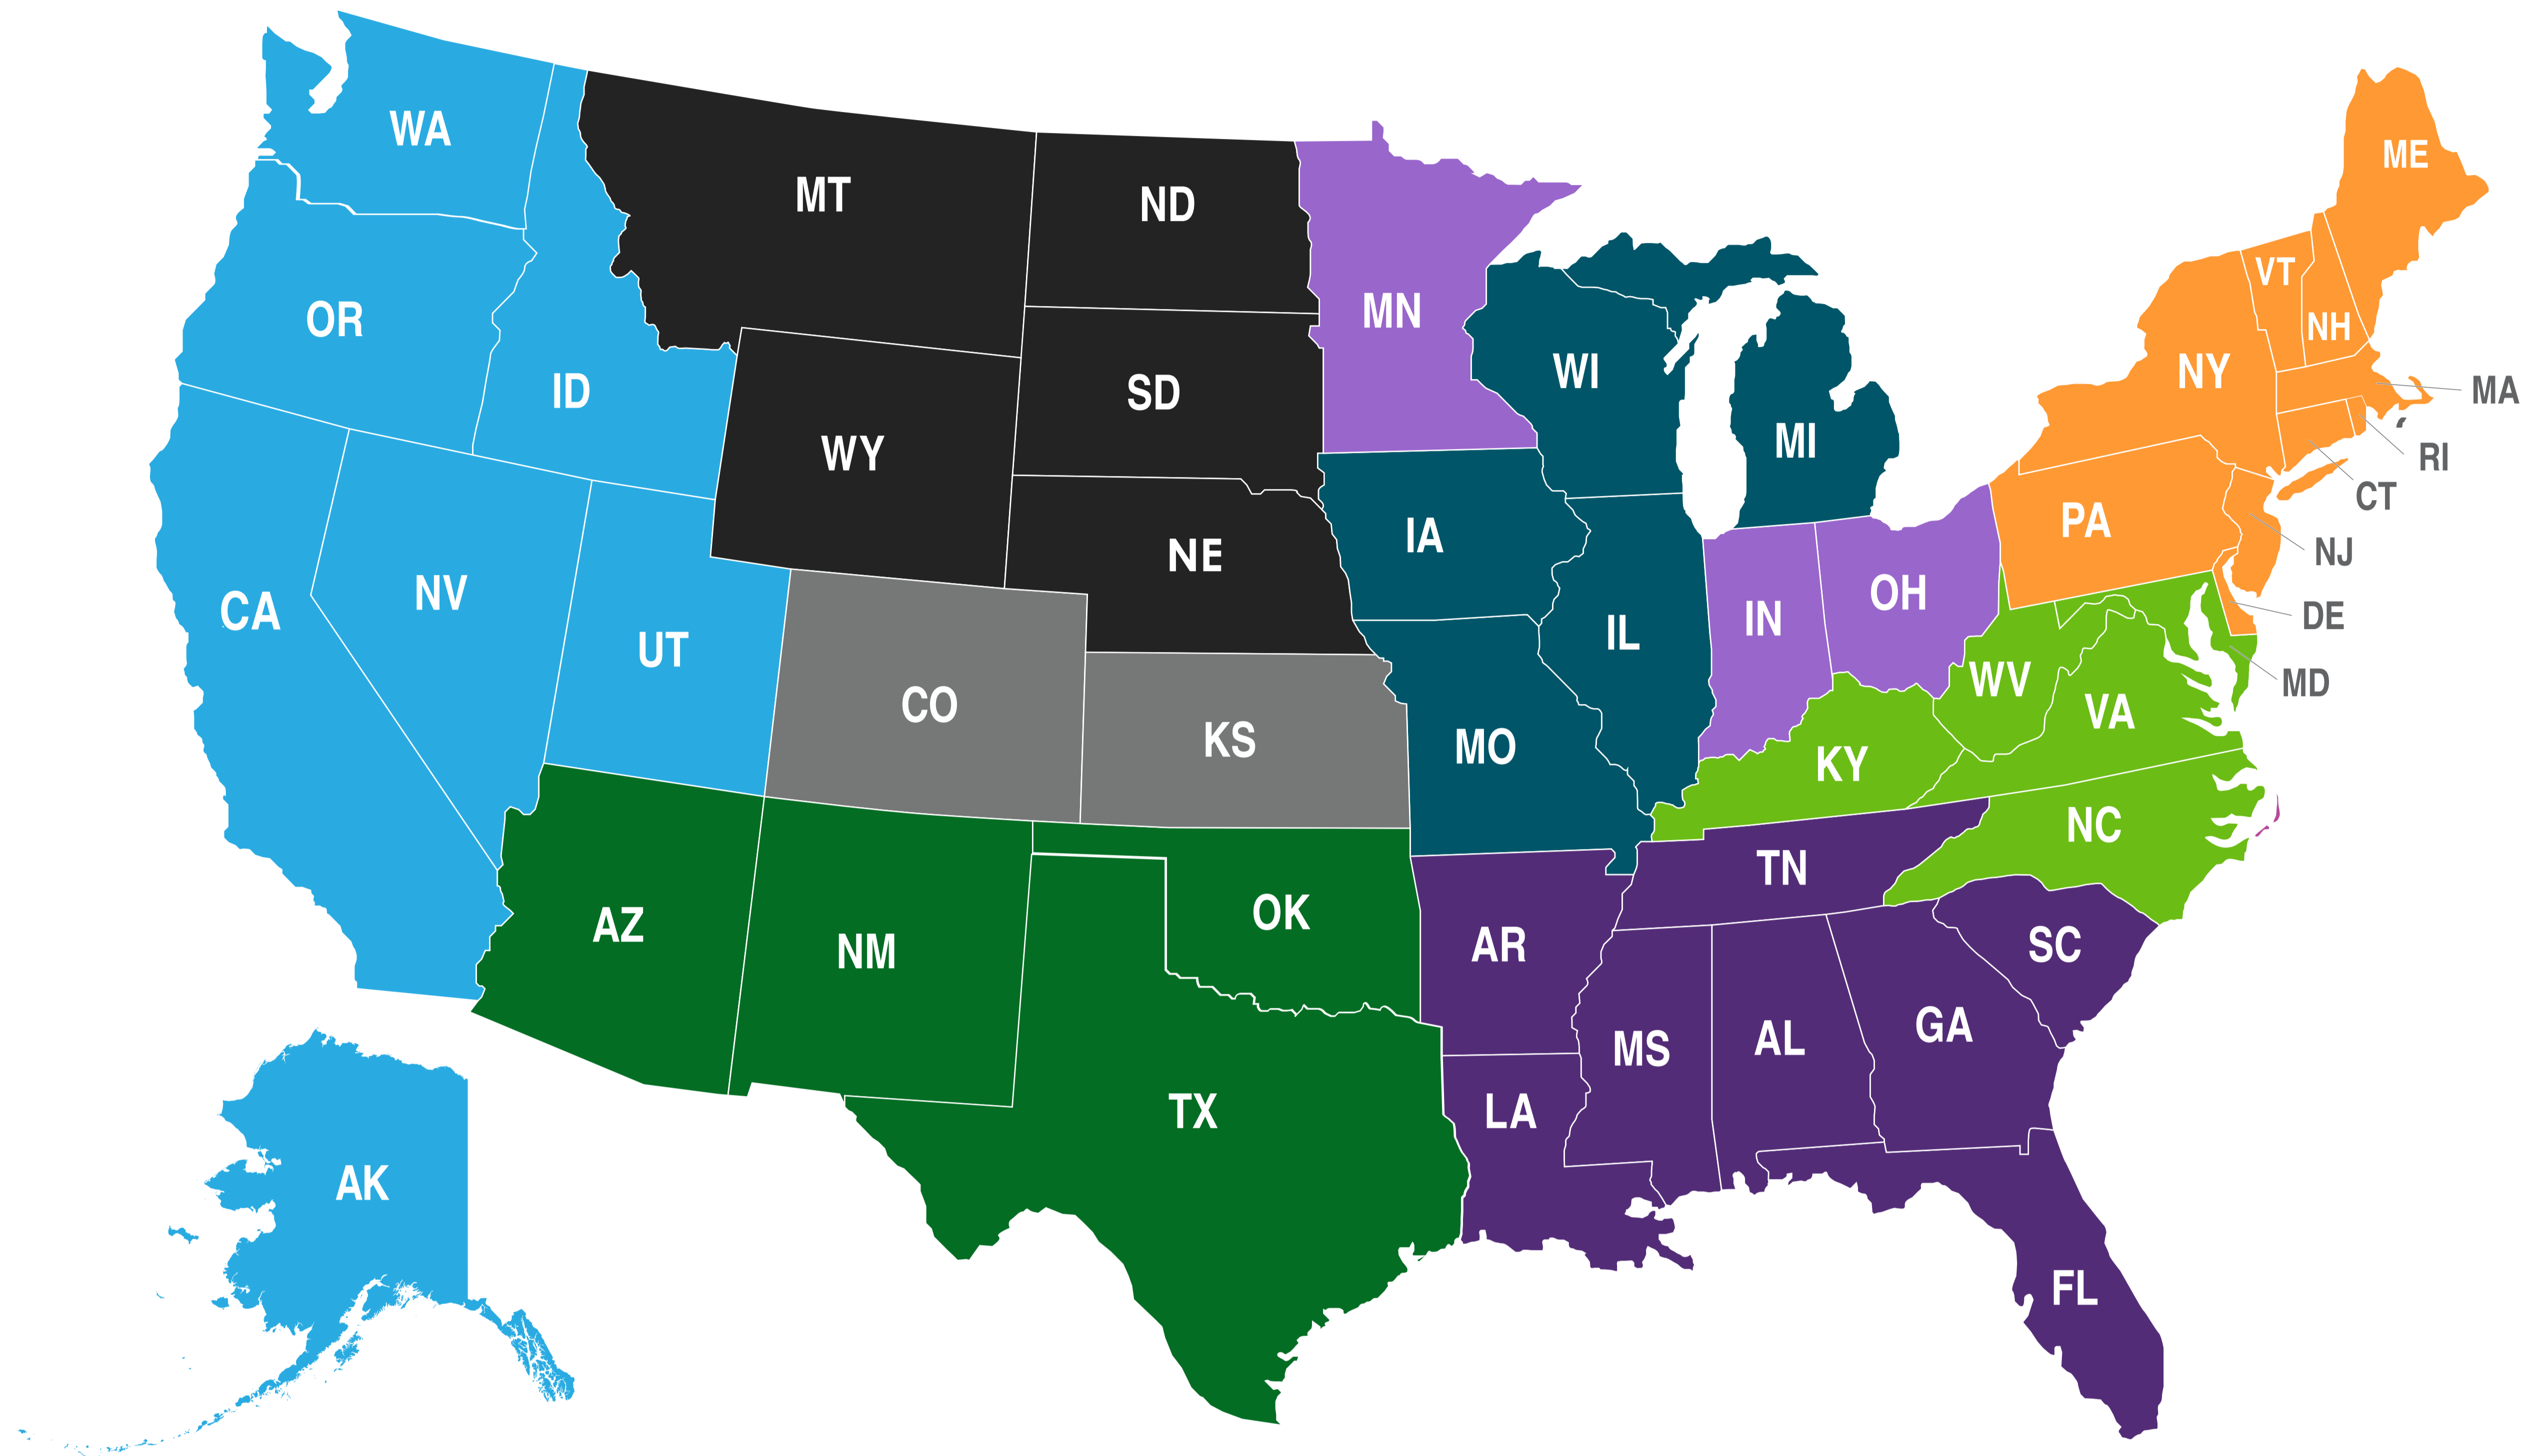

CHANNEL MANAGER TERRITORIES

GLORIA WONG

Channel Manager | West Coast

gwong@calltower.com
O: 213-631-3536 | M: 213-271-6923

PETER AGRICOLA

Director VAR Channel

pagricola@calltower.com
O: 617-237-0022 | M: 508-570-8557